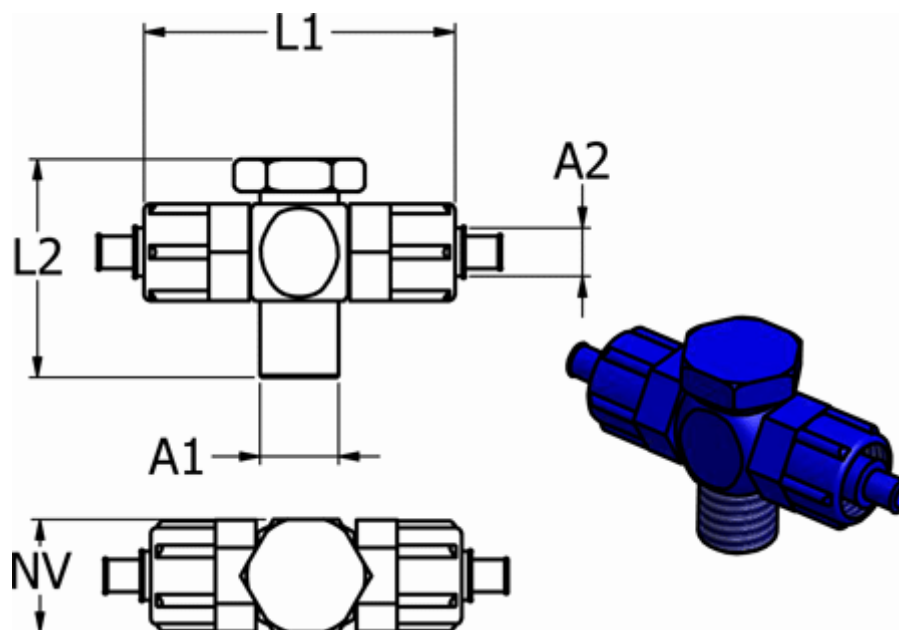

Article number: 58614812

Description: Push-on fitting POM 14.812, Ø8/6-G 1/8"-Ø8/6
Swivel plastic Tee, blue

Measures

For hose A2 = 8/6

L1 = 49

L2 = 27

NV = 14

Thread A1 = G 1/8"